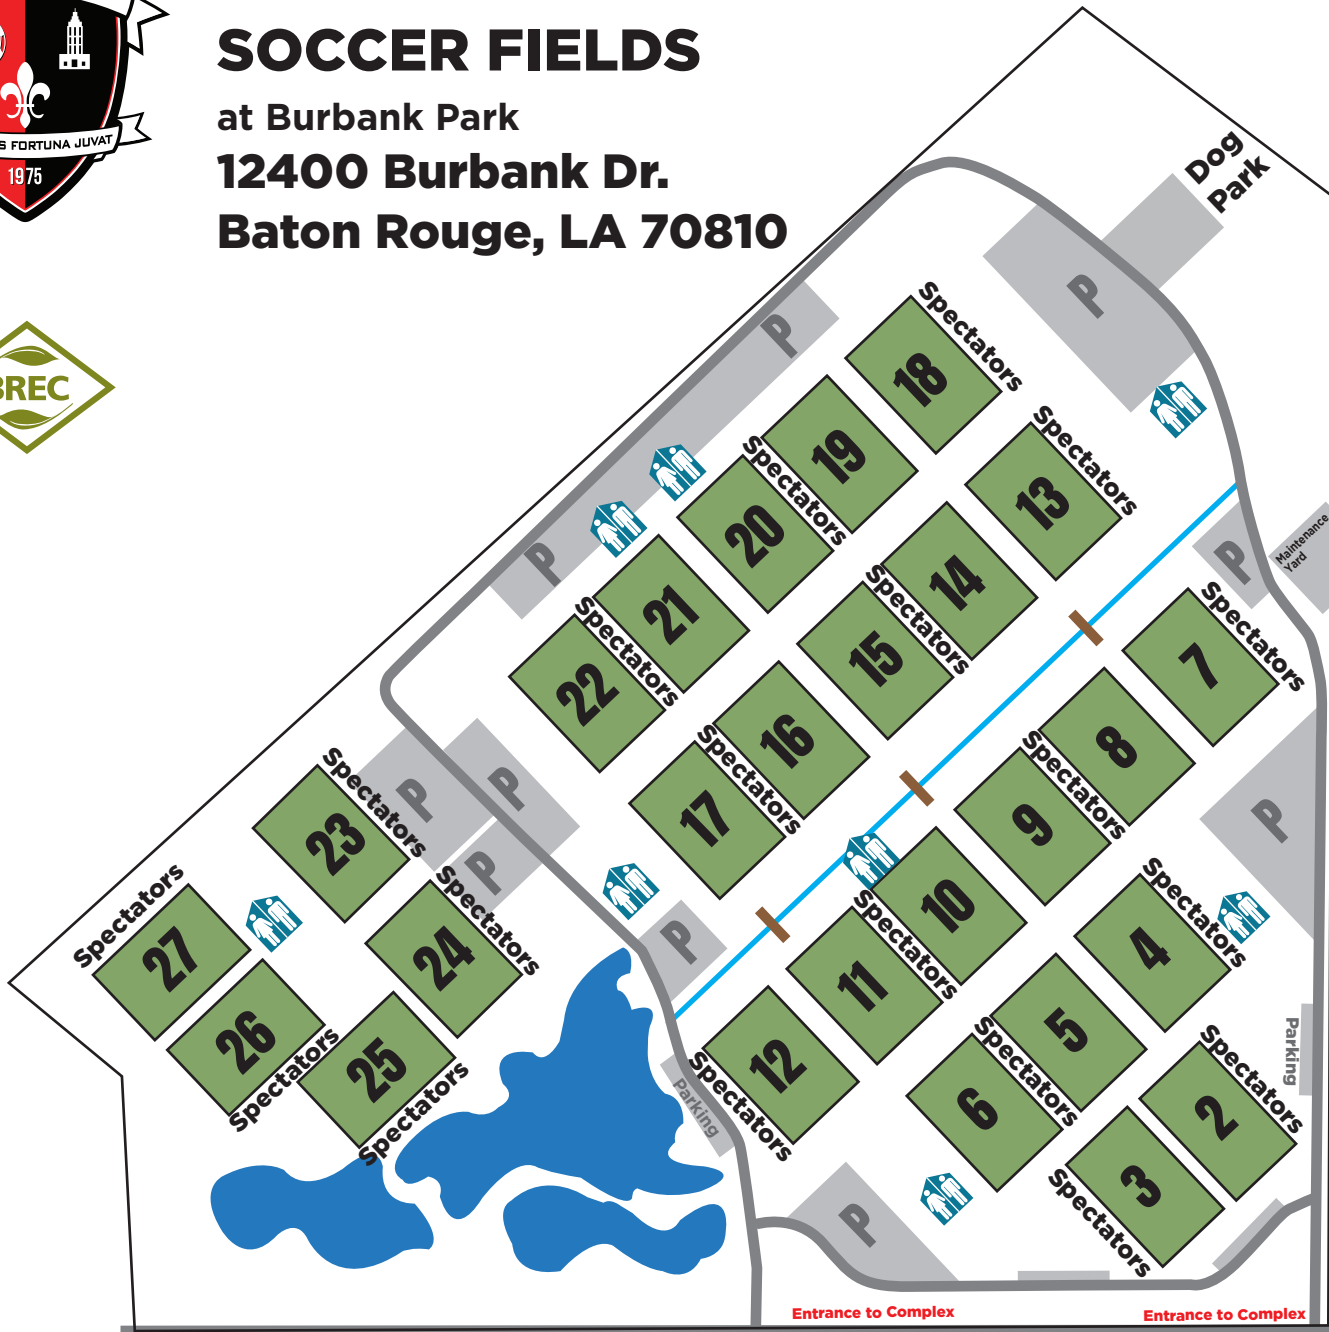

OUR LADY OF THE LAKE SOCCER FIELDS

at Burbank Park
12400 Burbank Dr.
Baton Rouge, LA 70810

Enter here for Fields
6, 11, 12, 16, 17, 21,
22, 23, 24, 25, 26, 27

Entrance to Complex

Burbank Dr.

Entrance to Complex

Enter here for fields
1, 2, 3, 4, 5, 7, 8, 9,
10, 13, 14, 15, 18,
19, 20