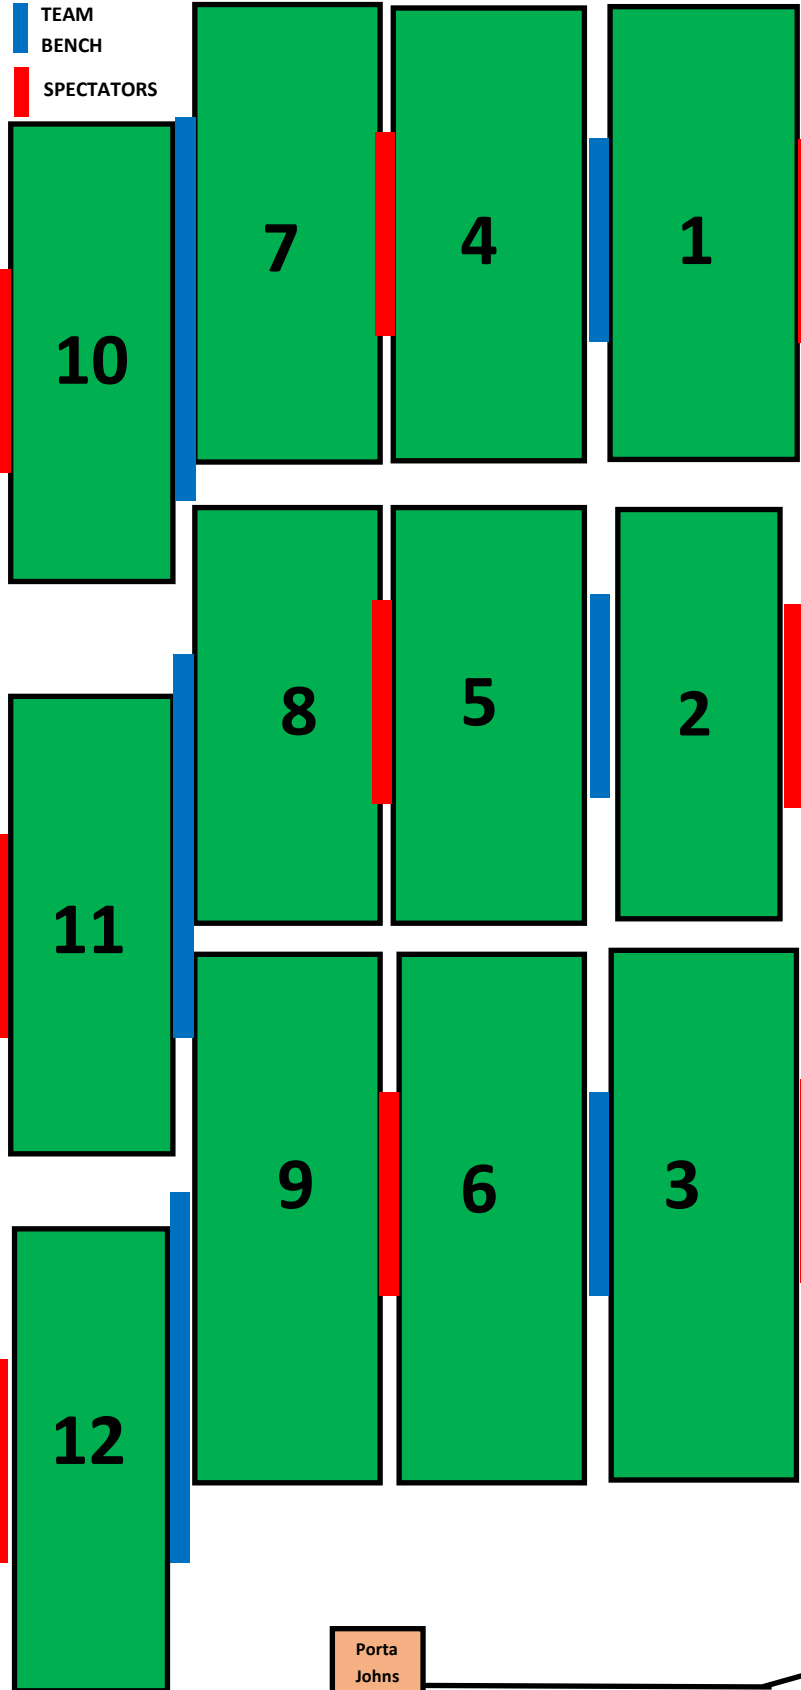

# Barboursville Soccer Complex

# ENTRANCE

## Field Map—Large Side

- TEAM
- BENCH
- SPECTATORS

- Porta Johns
- Medical
- Merchandise
- CVB
- Concessions & Restrooms
- HQ/Traile
- USYS HQ
- R1/LOC
- Hospitality/Coach Tent
- Vendors
- Porta Johns