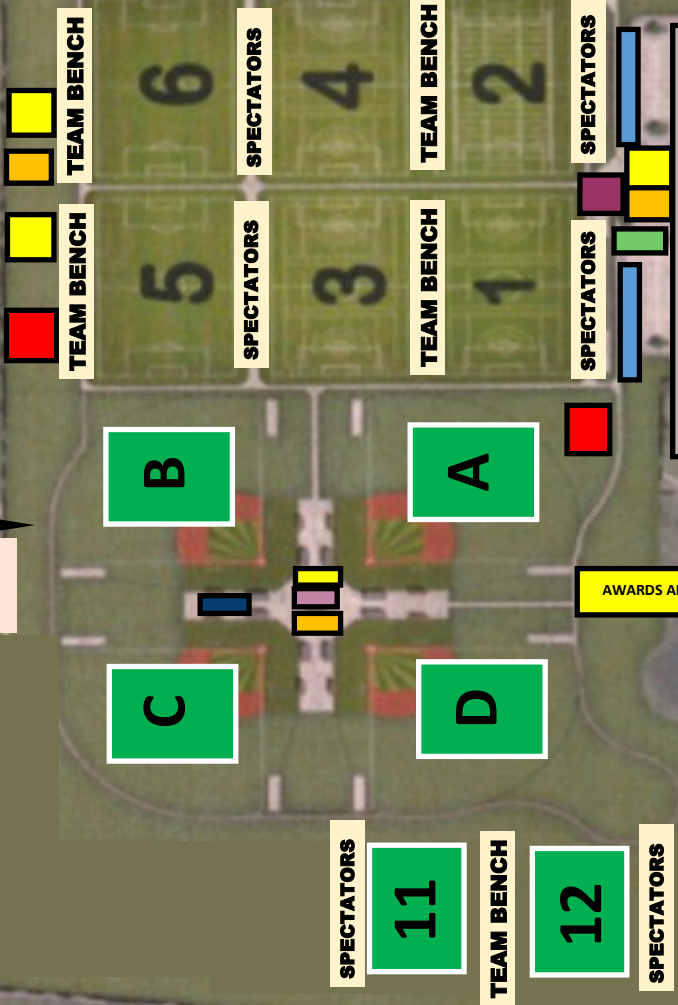

# US Youth Soccer East Region NCS Shawnee Sports Complex Field Map

**EXIT 50 INTERSTATE-64 EXIT 53**  
ROUTE 25/FAIRLAWN AVENUE

KEY	
RESTROOMS	
PORTA-JOHNs	
MEDICAL	
RESERVED PARKING	
CONCESSIONS	
EAST REGION HQ	
MERCHANDISE	
REFEREES	
VOLUNTEERS	
TEAM BUS DROP OFF	

**OVERFLOW PARKING LOT**

Walkway to fields

VIP & College Coach Area

**ENTRANCE ROAD**

**MAIN PARKING LOT**

AWARDS AREA

Entry Walkway From WVSU Parking - Lot G, G East, H & I

Walkway To WVSU Stadium Field & Overflow Parking

**SPECTATORS**  
**9**  
**TEAM BENCH**  
**10**  
**SPECTATORS**

**TEAM BENCH**

**SPECTATORS**

**TEAM BENCH**

**SPECTATORS**

**TEAM BENCH**

**SPECTATORS**

**TEAM BENCH**

**SPECTATORS**

**RESTROOMS**

**CONCESSIONS**

**RESTROOMS**

**SPECTATORS**

**TEAM BENCH**

**SPECTATORS**