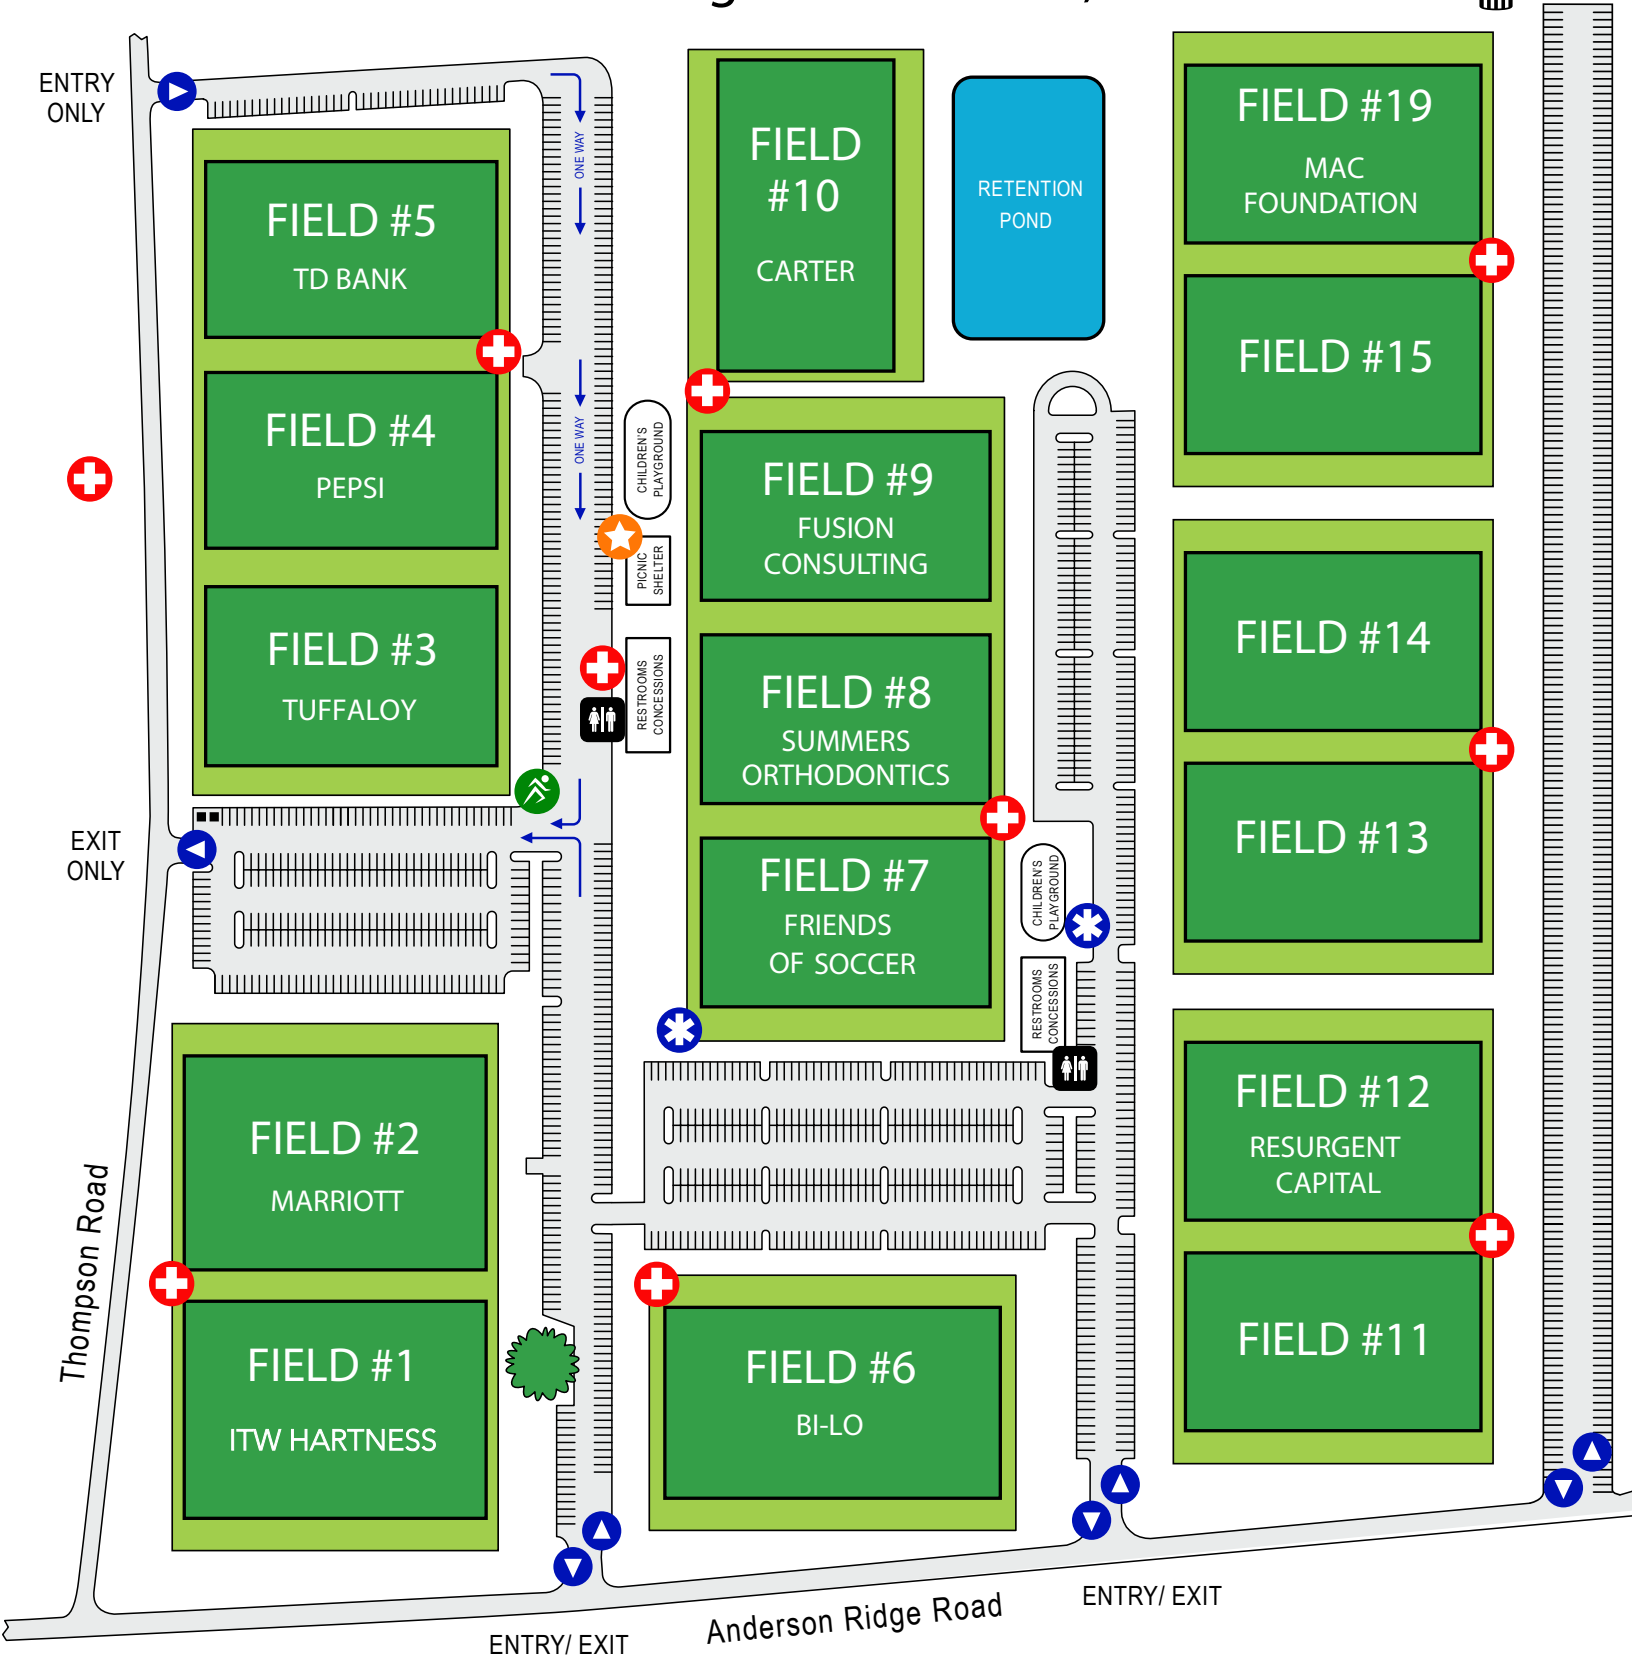

# MeSA Soccer Complex

1020 Anderson Ridge Road • Greer, SC 29651

- Field Marshalls
- EMS
- Player Taping

- Medical
- Restrooms
- Referees