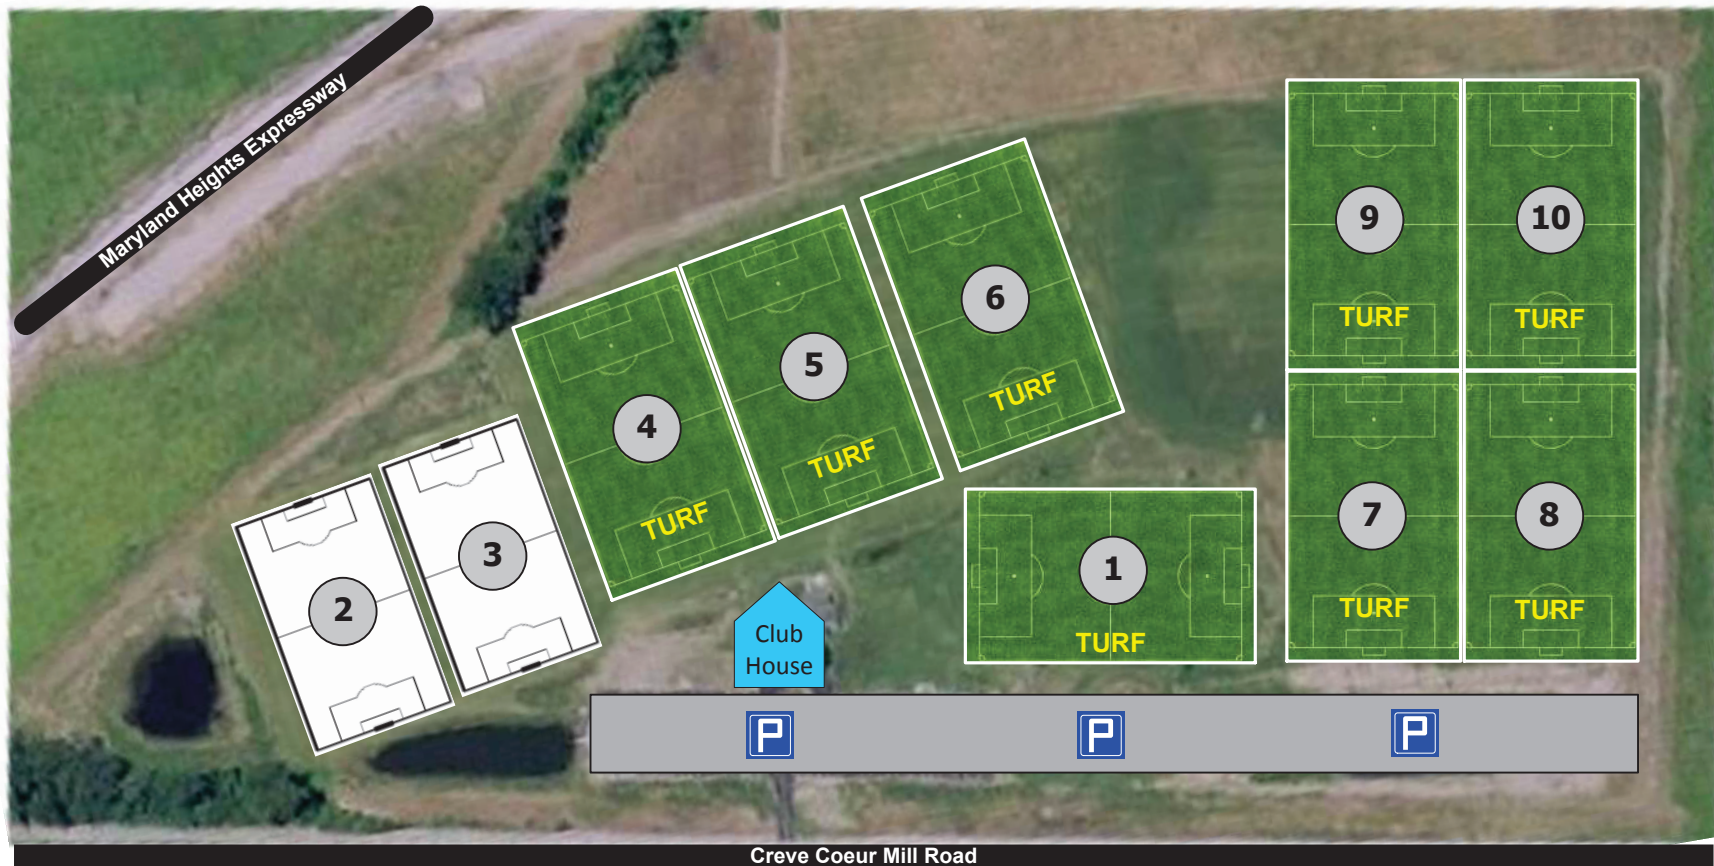

Lou Fusz Soccer Complex (Creve Coeur)
2155 Creve Coeur Mill Rd
Maryland Heights, MO 63146
GPS: 38.697772, -90.498544

Directions:

From I-270, take OLIVE (WEST) to to CREVE COEUR MILL RD. Turn RIGHT on CREVE COEUR MILL RD. Fields will be on the WEST side.

From I-70, take the 141/EARTH CITY EXPWY SOUTH exit, EXIT 231A. Go approx. 3 miles, then turn LEFT onto CREVE COEUR MILL RD SOUTH. Go approx 2 miles, fields will be on the WEST side.