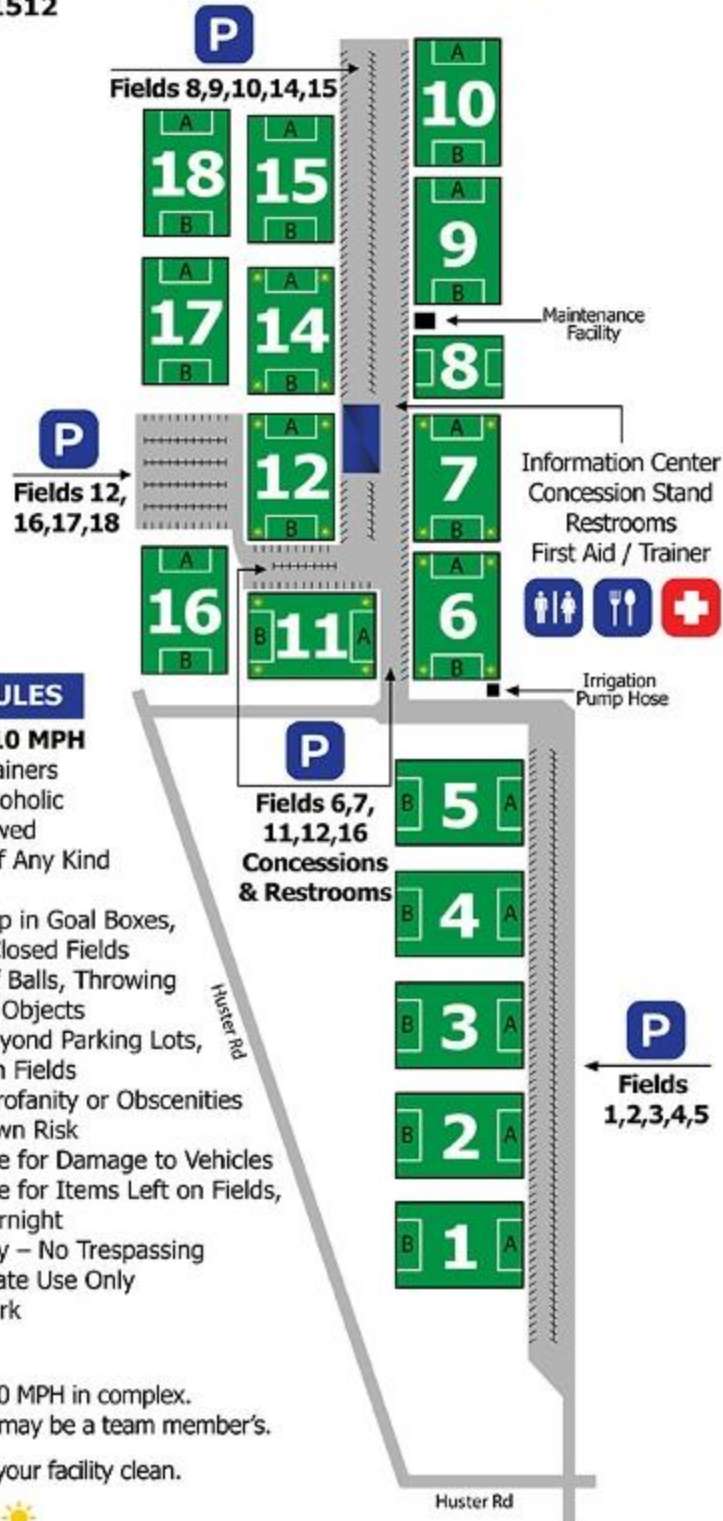

SLYSA FACILITY MAP

Complex Address
 St. Louis Youth Soccer Assoc.
 3901 Huster Rd
 St. Charles, MO 63301

RAINFALL HOTLINE
(636) 412-1512

FACILITY RULES

- **Speed Limit 10 MPH**
- NO Glass Containers
- NO Outside Alcoholic Beverages Allowed
- NO Weapons of Any Kind
- NO Pets
- NO Warming Up in Goal Boxes, Or Playing on Closed Fields
- NO Hitting Golf Balls, Throwing Rocks or Other Objects
- NO Vehicles Beyond Parking Lots, Roadways or on Fields
- NO Littering, Profanity or Obscenities
- Park at Your Own Risk
- Not Responsible for Damage to Vehicles In Cars, or Overnight
- Not Responsible for Items Left on Fields, In Cars, or Overnight
- Private Property – No Trespassing
- Facility for Private Use Only
- Not a Public Park

Notes:

- #1 Please drive 10 MPH in complex. The life you save may be a team member's.
- #2 Help us keep your facility clean.
- #3 Lighted fields ☀️

Enjoy a Great Day of Soccer at Your Facility!