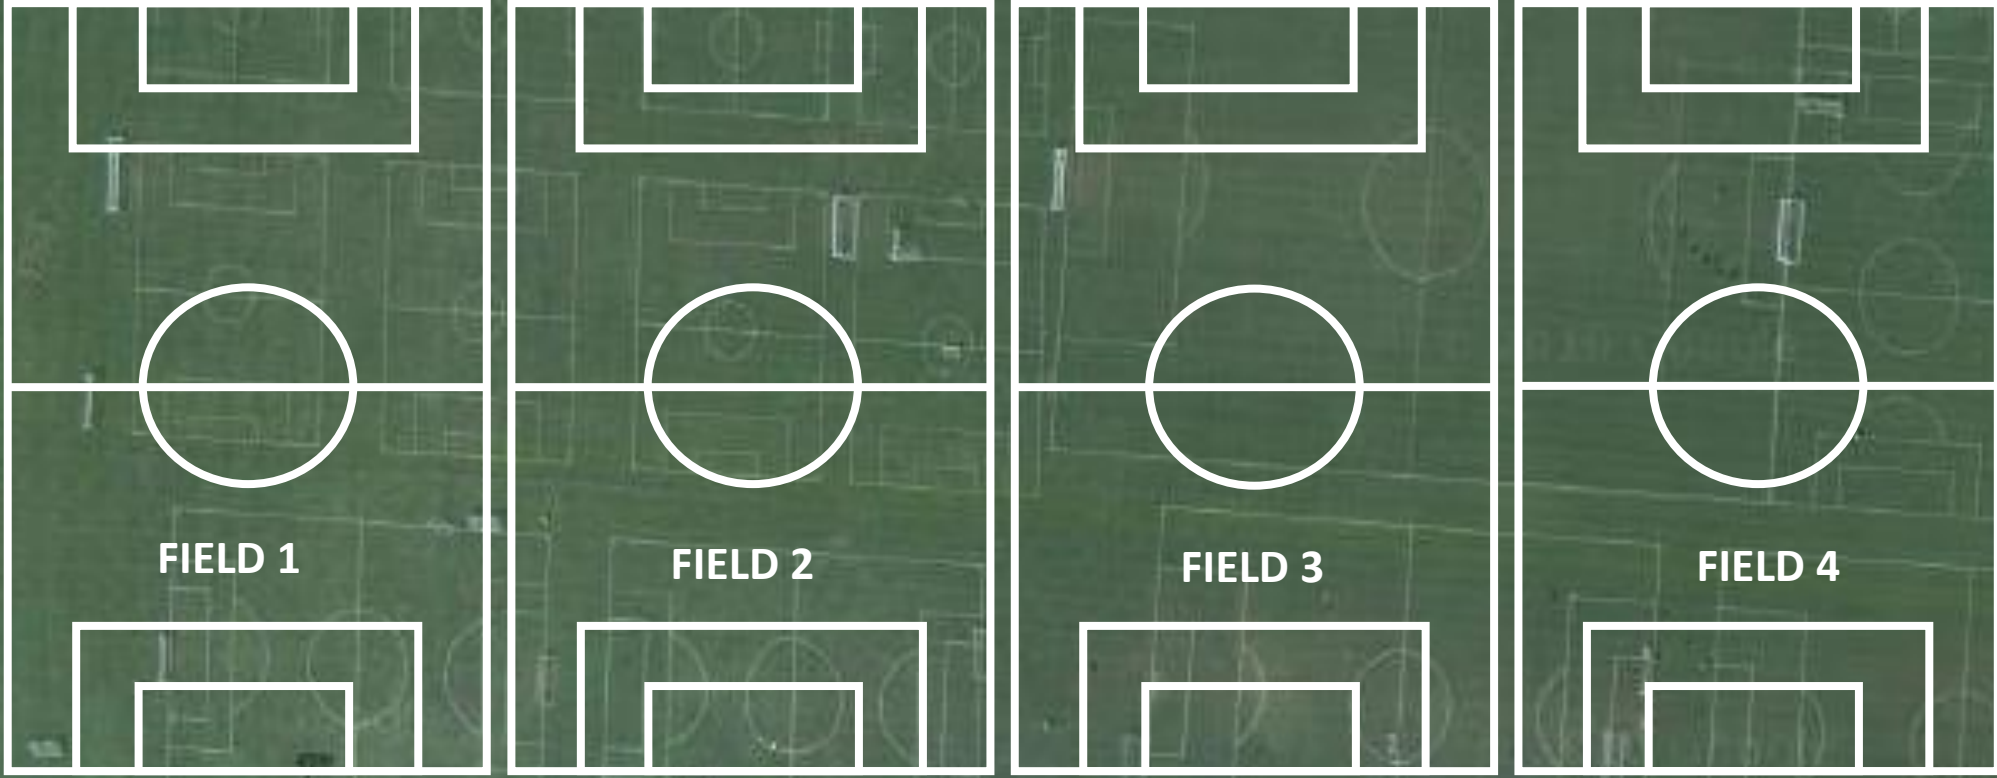

VIP/ REFEREE PARKING

Hospitality  
Referees  
VIP VIP

FIELD 1

FIELD 2

FIELD 3

FIELD 4

PARKING

**PRESIDENT'S CUP**  
SOA FIELDS  
2900-C POINT MALLARD CIR  
DECATUR, AL 35601

PARKING