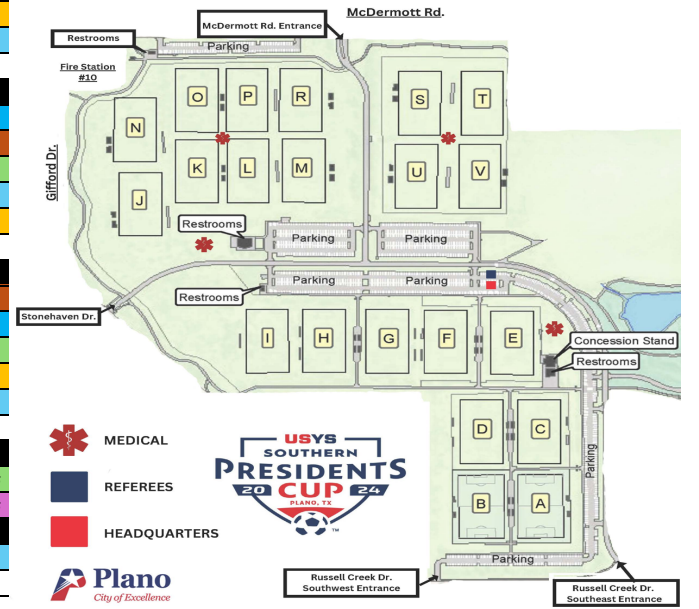

2024 USYS Southern Presidents Cup Russell Creek Park 3500 McDermott Rd., Plano, TX 75025

- ✳ MEDICAL
- REFEREES
- HEADQUARTERS
- Plano**
City of Excellence