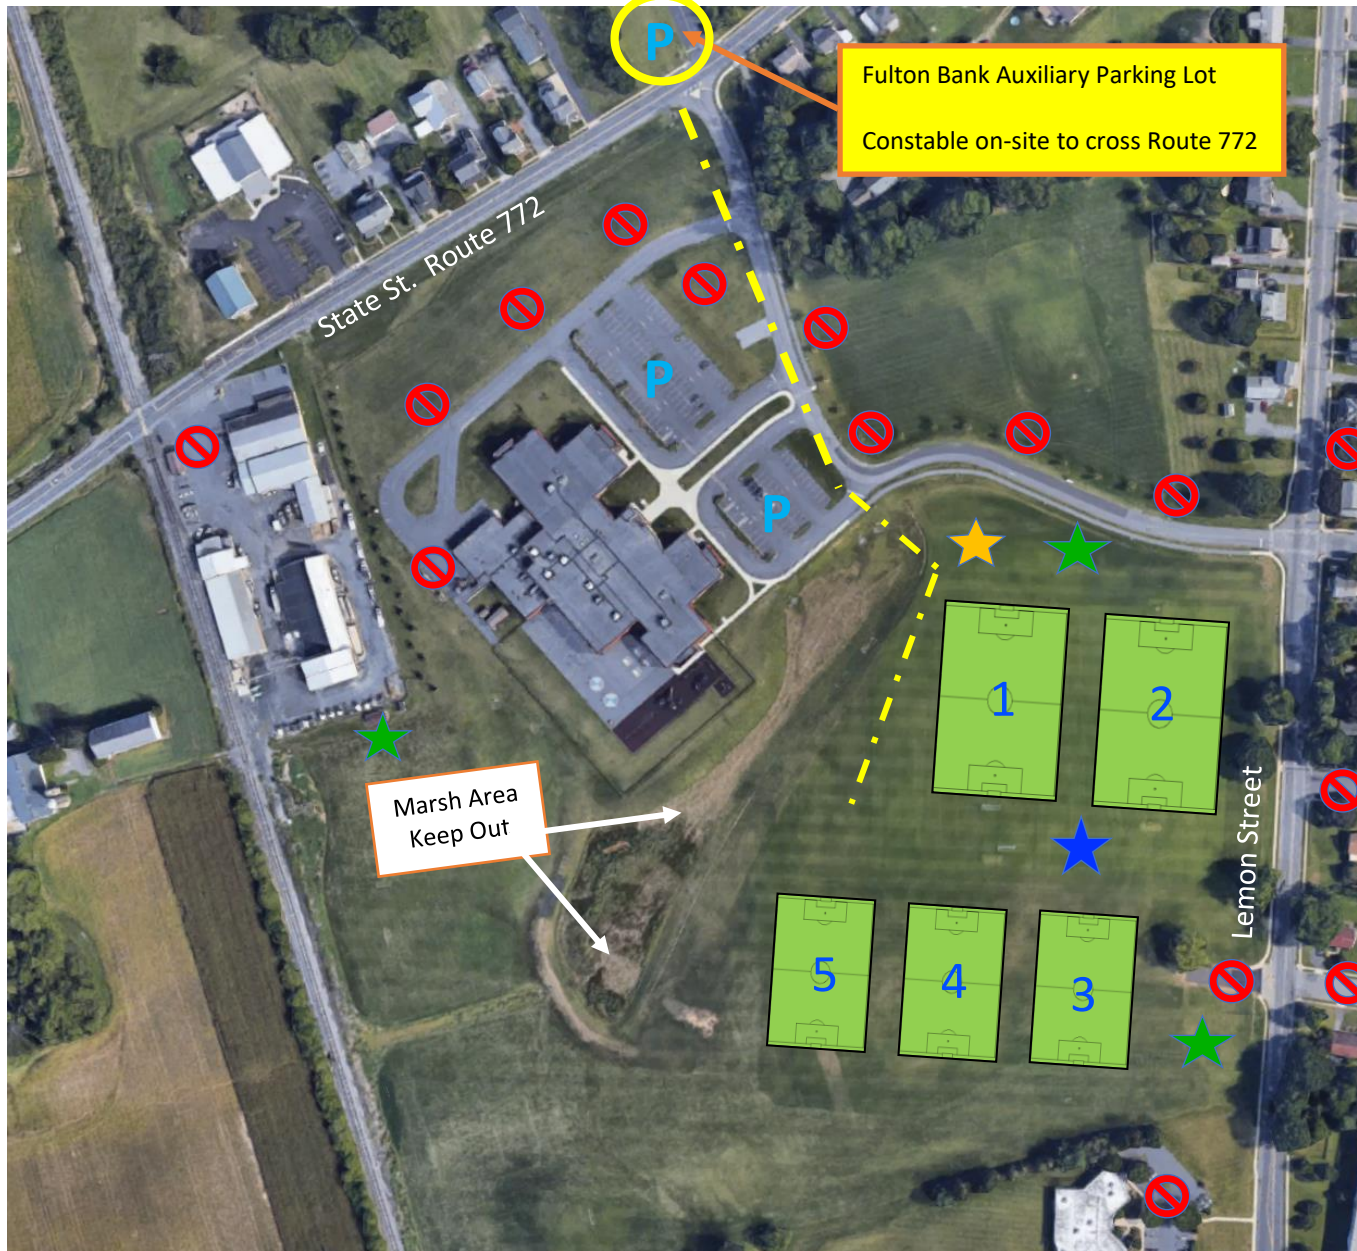

East Petersburg Elementary School

5700 Lemon Street. East Petersburg, PA 17520

Parking:

- Use school lots or Fulton Bank auxiliary lots only.
- Do not park in unauthorized areas or on grass. Specifically, the neighborhoods along Lemon Street and/or surrounding businesses. You will get towed.

Rules:

- Spectators are to be seated on opposite sidelines from teams. No spectators behind goals.
- No pets allowed.
- No smoking.
- No alcohol.

Fields:

- #'s 1 and #2 are 11v11 fields.
- #'s 3, #4, and #5 are 9v9 fields.

★ = Portable Rest Room.

★ = Site HQ and ATC Tent

★ = Food & Apparel Vendors