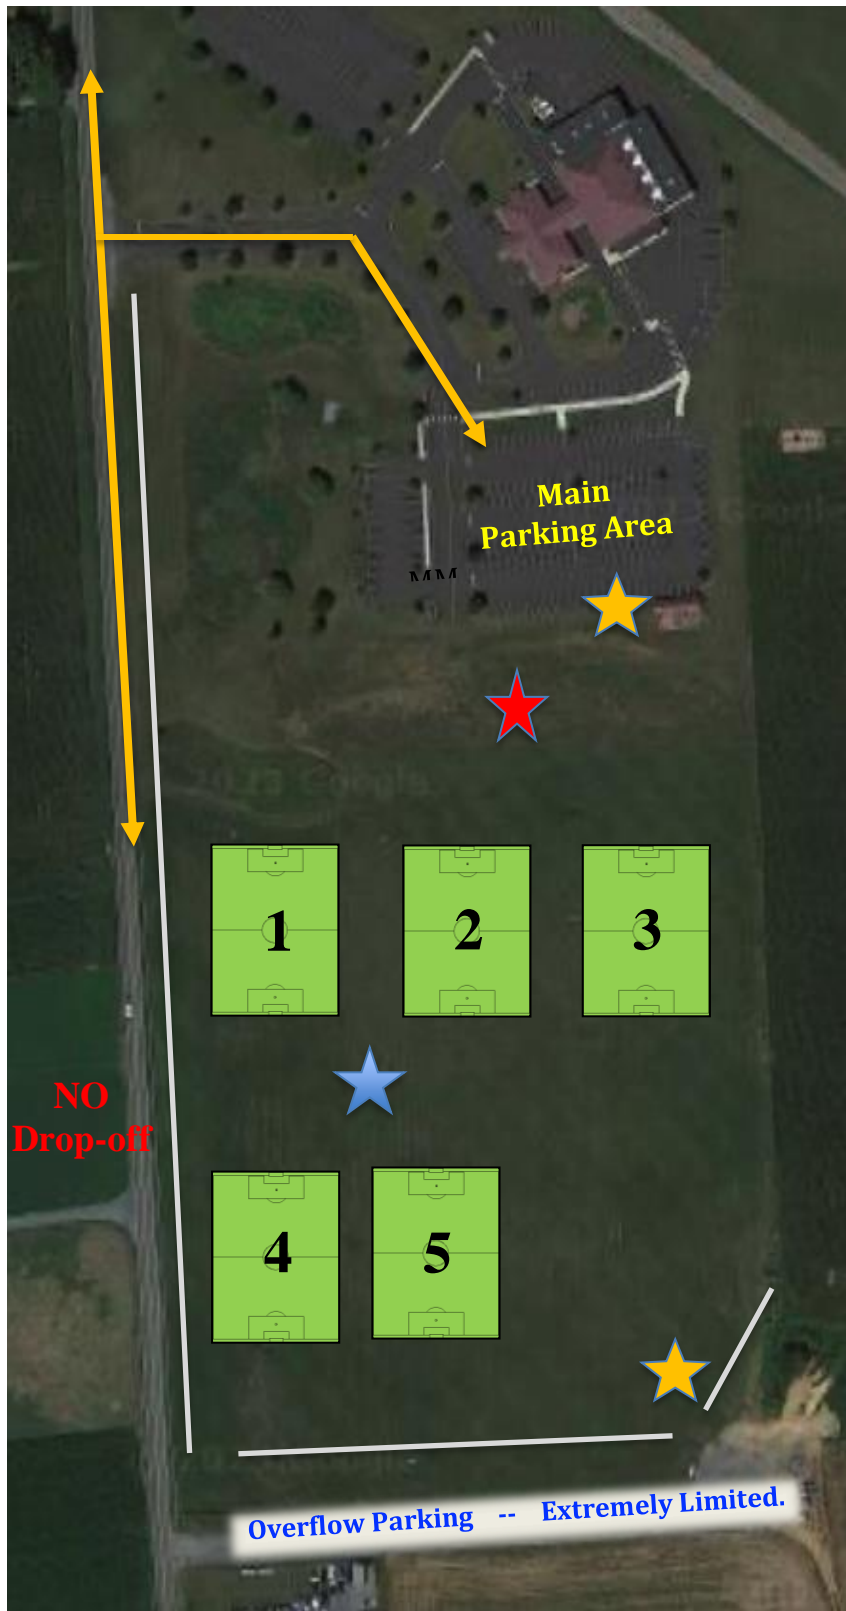

## Fields:

- All fields are 9v9 size (U-11 / U-12 ages)
- All fields are grass.

## Parking:

- All parking should be in the WJTL Lot unless otherwise directed.
- **Absolutely no player drop-off along Junction Road. This is extremely unsafe. Use the parking lot.**

-  - Site Headquarters,  
- Athletic Trainer
-  - T-Shirt / Apparel Sales  
- Food Vendors
-  - Restrooms