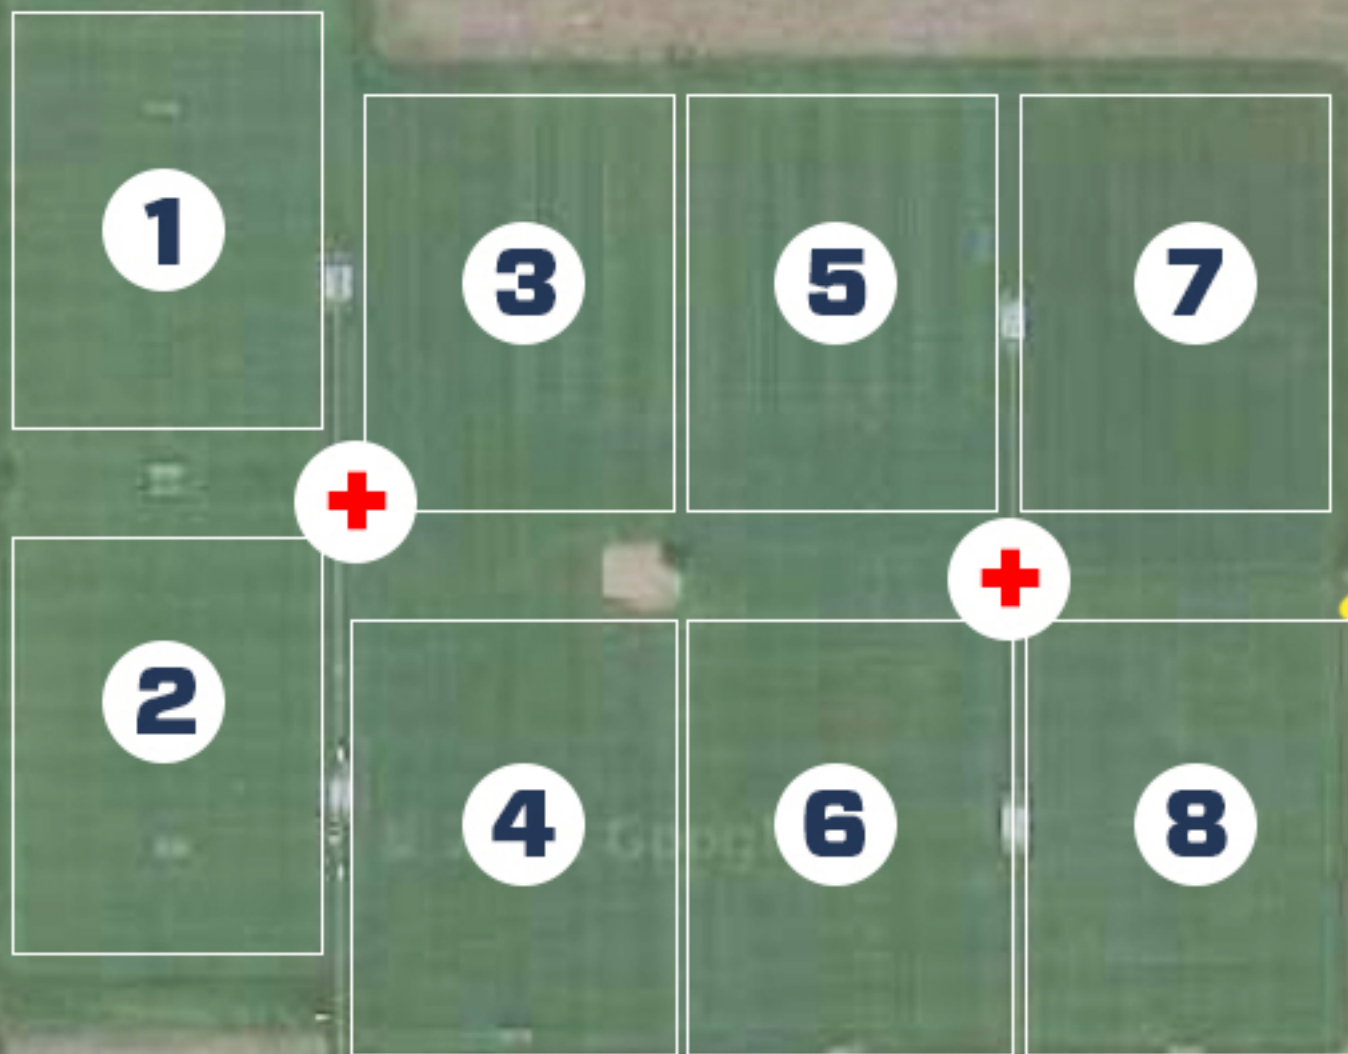

^^^ ^^
TO OMNI HOTEL

P

- # FIELD NUMBER
- M MERCHANDISE
- + MEDICAL
- P TEAM PARKING
- HQ HEADQUARTERS
- | WALKWAY TO FIELDS

ADDRESS:
OMNI ORLANDO RESORT AT CHAMPIONSGATE, 1500 MASTERS BLVD
CHAMPIONSGATE, FL 33896