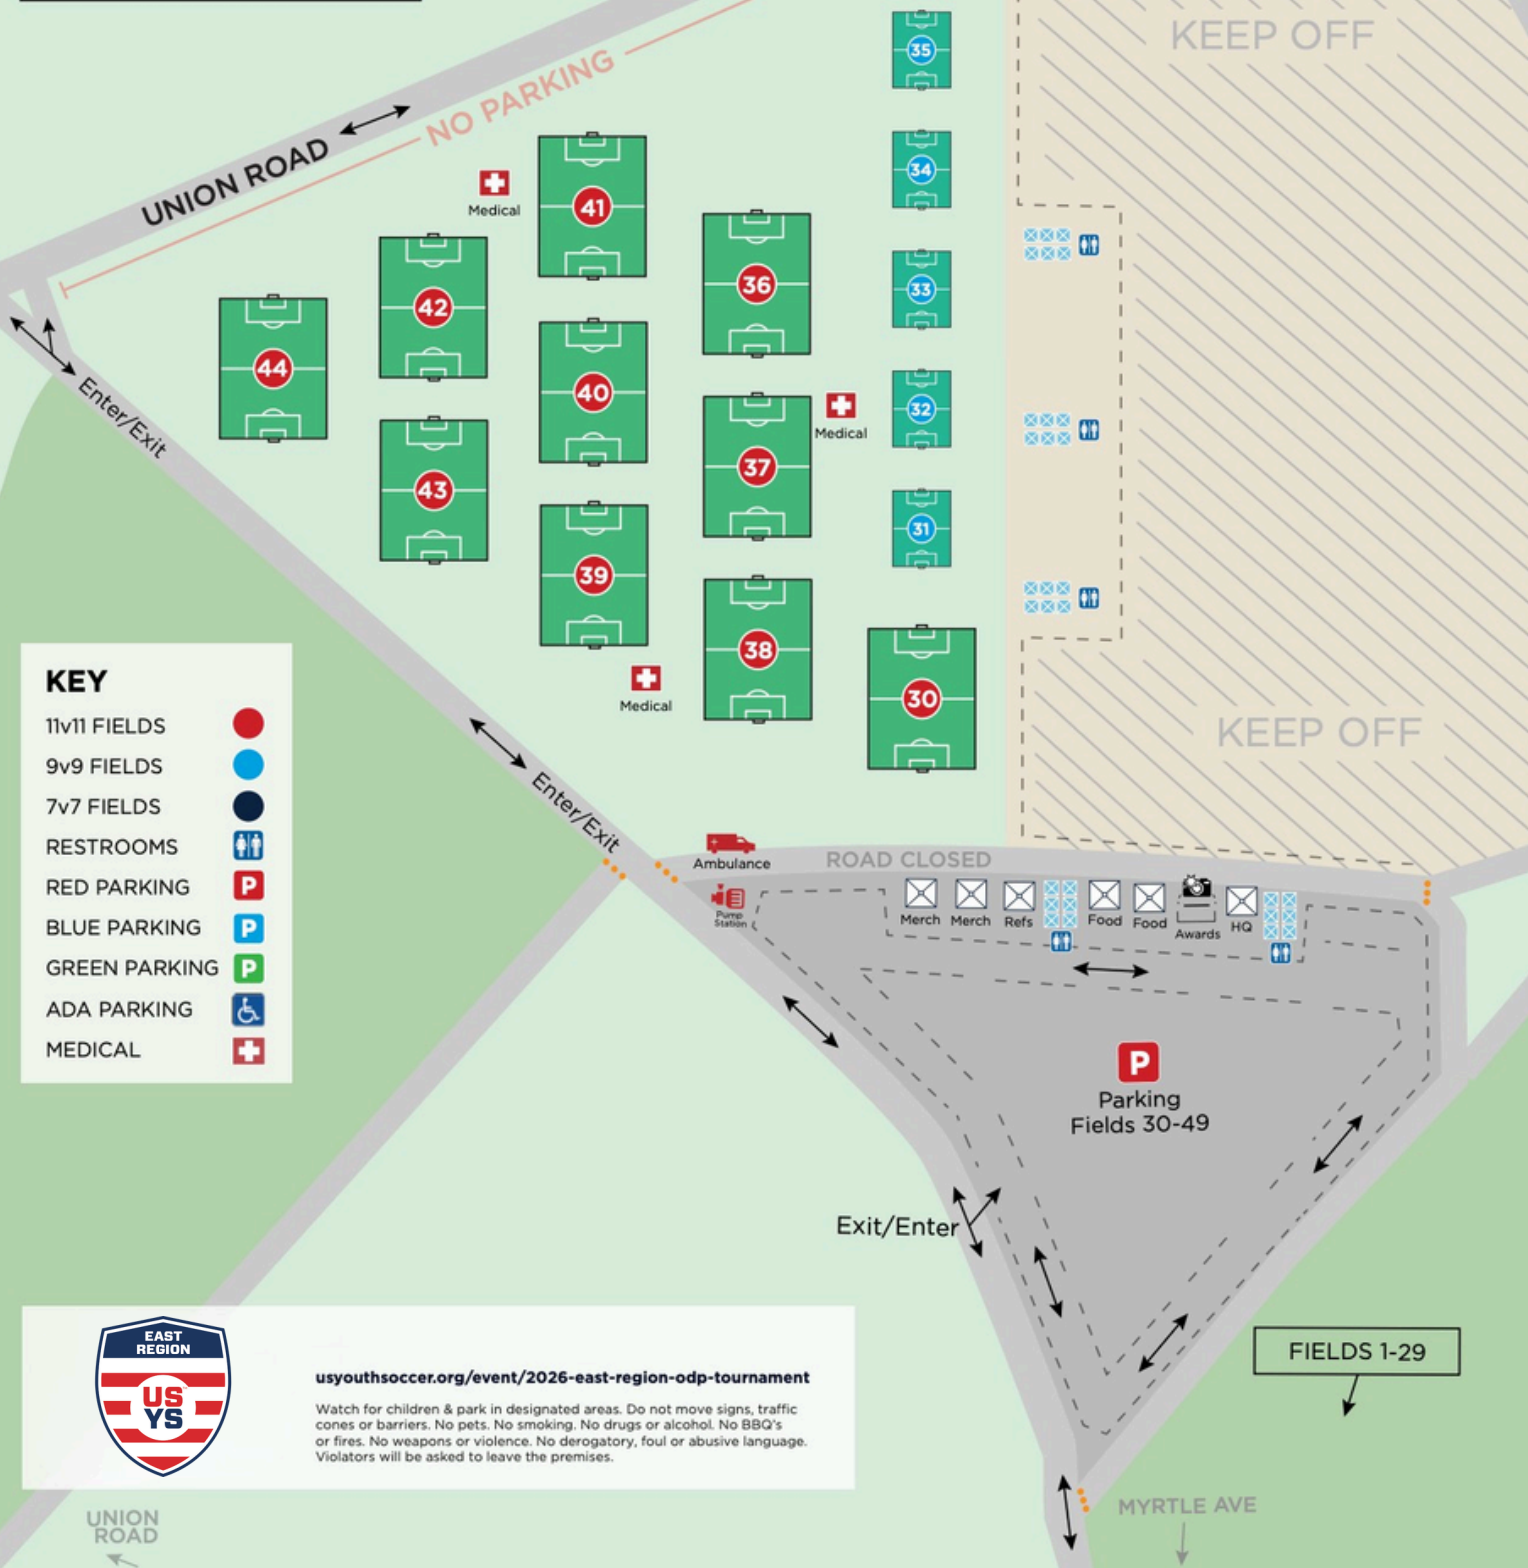

Tuckahoe Turf Farms

USYS ODP East Regionals | 12-19U Girls |
401 North Myrtle, Hammonton, NJ 08037

FIELDS 30-49

| KEY | |
|---------------|------------|
| 11v11 FIELDS | ● (Red) |
| 9v9 FIELDS | ● (Blue) |
| 7v7 FIELDS | ● (Green) |
| RESTROOMS | ♂ ♀ (Blue) |
| RED PARKING | P (Red) |
| BLUE PARKING | P (Blue) |
| GREEN PARKING | P (Green) |
| ADA PARKING | ♿ (Blue) |
| MEDICAL | ⚕ (Red) |

usyouthsoccer.org/event/2026-east-region-odp-tournament

Watch for children & park in designated areas. Do not move signs, traffic cones or barriers. No pets. No smoking. No drugs or alcohol. No BBQ's or fires. No weapons or violence. No derogatory, foul or abusive language. Violators will be asked to leave the premises.

FIELDS 1-29

UNION ROAD

MYRTLE AVE