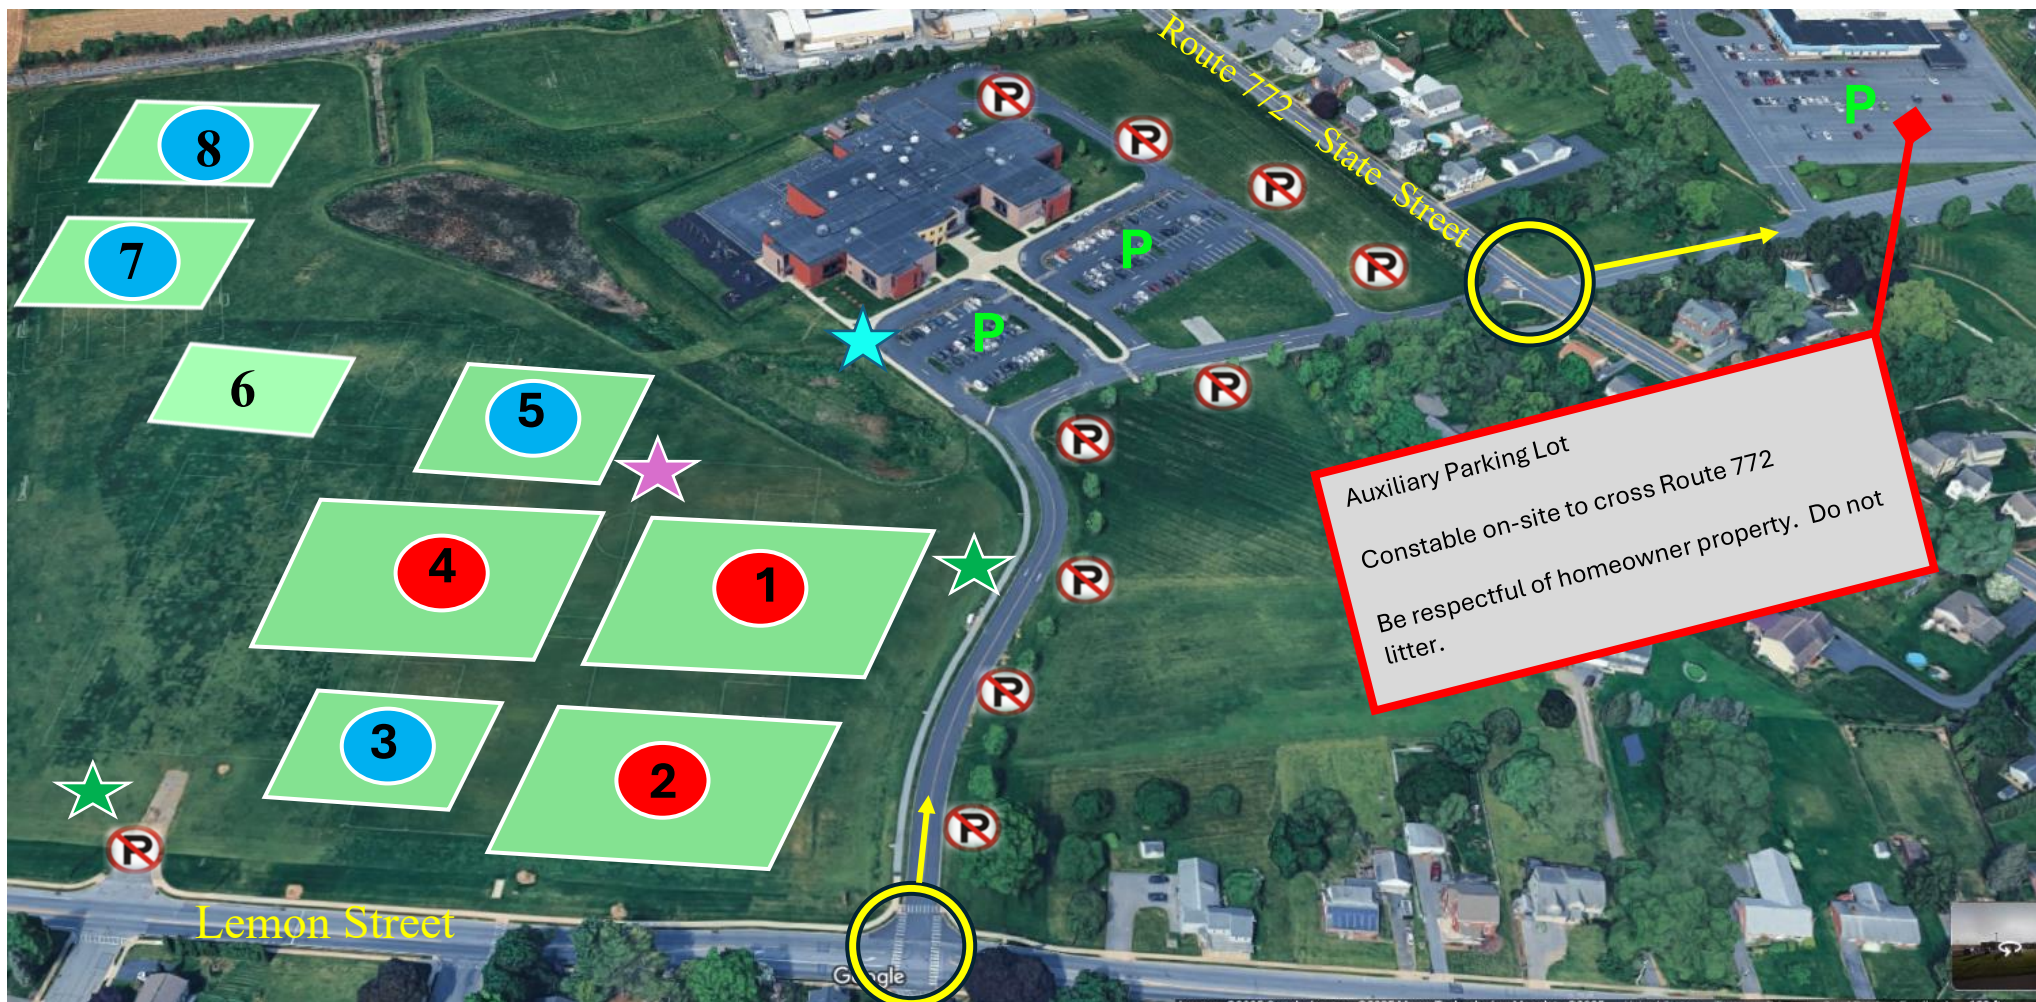

# East Petersburg Elementary School

5700 Lemon Street, East Petersburg, PA 17520

### Parking:

- Use school lots or Fulton Bank only.
- Do not park in unauthorized areas or on grass, specifically the neighborhoods along Lemon Street and surrounding businesses. You will get towed. Use paved spaces only.

### Facility Rules:

- Spectators are to be seated on opposite sidelines from team. No spectators behind goals during matches.
- No pets, alcohol, or smoking are permitted on school grounds.

### Fields:

- #'s 1, 2 & 4 are 11v11
- #'s 3, 5, 7, & 8 are 9v9
- #'s 6 is 7v7

- ★ = Site HQ & ATC Tent
- ★ = Portable Restrooms
- ★ = Vendors